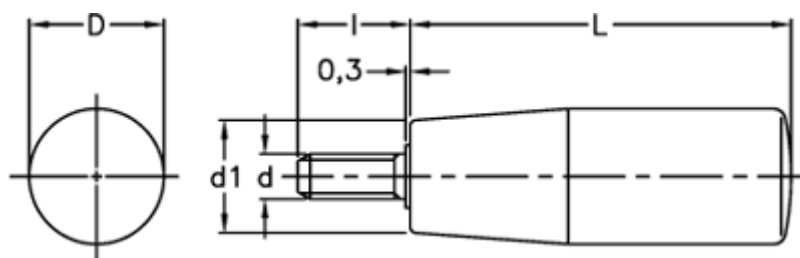

# Data Sheet

Article number: 2304022111

Description: E+G Handle  
I.280/100 p-M12x16

## Measures

D = 31  
d1 = 25  
d 6g = M12  
l = 16  
L = 102